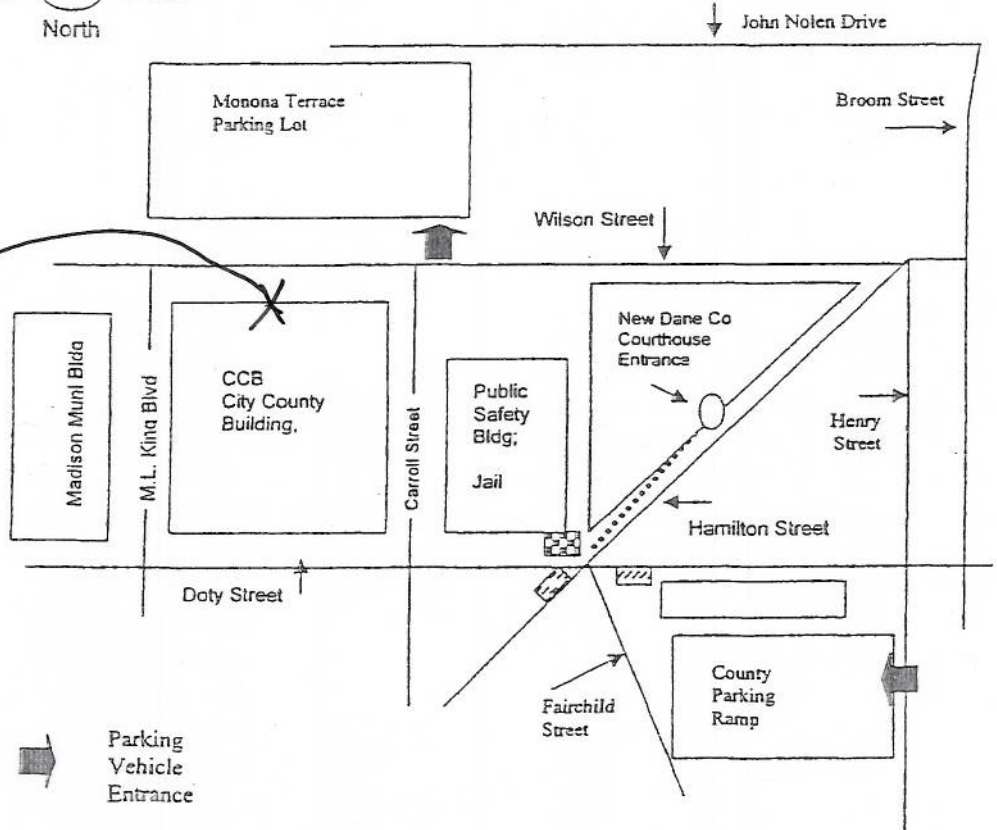

Dane County Courthouse
 215 S. Hamilton Street
 Madison, WI
Directions and Parking

After hours building access to JRC/DETENTION

Parking Vehicle Entrance

To park at the county ramp, have \$4.00 in quarters ready for half day.

	Handicapped Parking
	Drop-off Zone
	ADA Ramp to Entrance

Limited street parking is available.